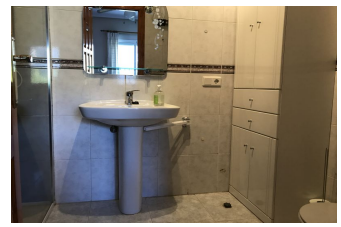

Reference : DP900

€ 128.500

REDUCED (-1%)

Rojales

Details :

Object Type : Semi-detached

Location : Coastal

Bedrooms : 2

Bathrooms : 2

Living : 1

Build : 1997

Built size : 75 m2

Plot size : 0 m2

Floors : 1

Airco : Yes

C.E.E. : In progress

Pool : Communal

Furnished : semi

Fireplace : No

Alarm : No

Utilityroom : Yes