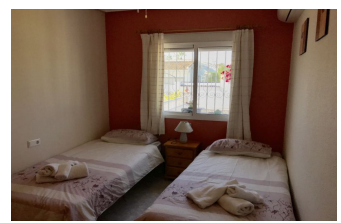

Reference : DP900

€ 128.500

REDUCED (-1%)

Rojales

Details :

Object Type : Semi-detached

Location : Coastal

Bedrooms : 2

Bathrooms : 2

Living : 1

Build : 1997

Built size : 75 m2

Plot size : 0 m2

Floors : 1

Airco : Yes

C.E.E. : In progress

Pool : Communal

Furnished : semi

Fireplace : No

Alarm : No

Utilityroom : Yes